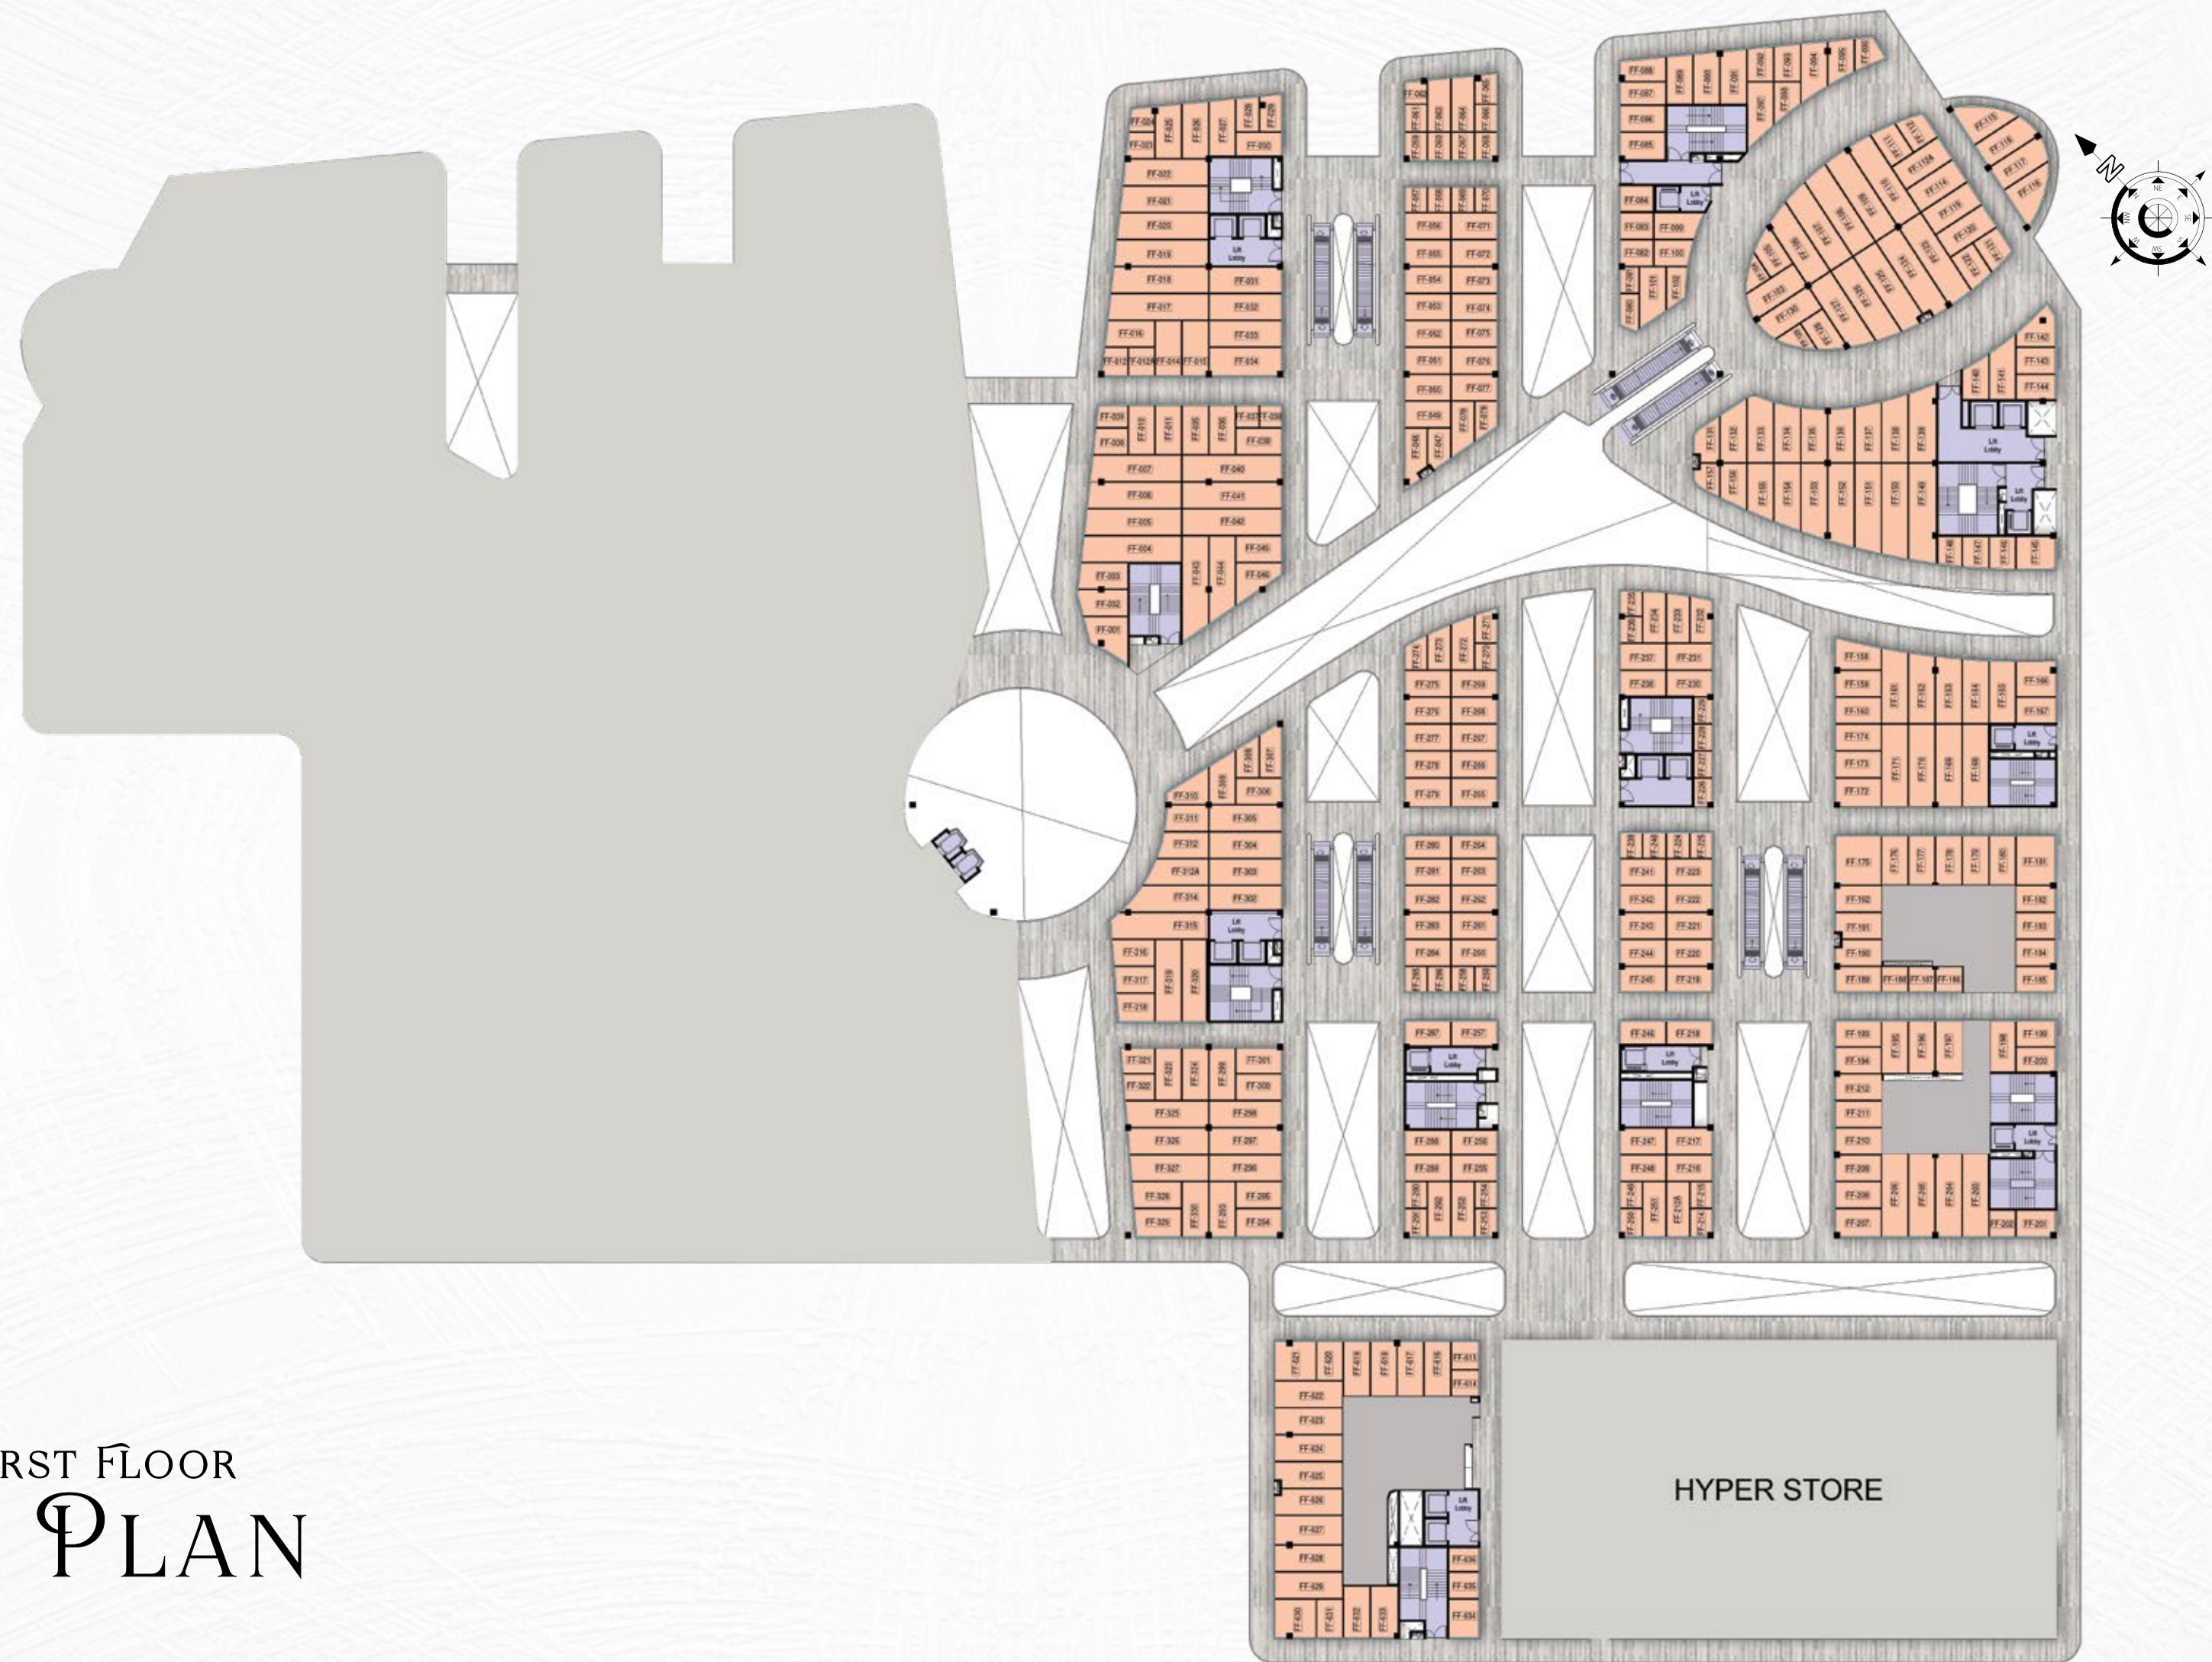

FIRST FLOOR
PLAN