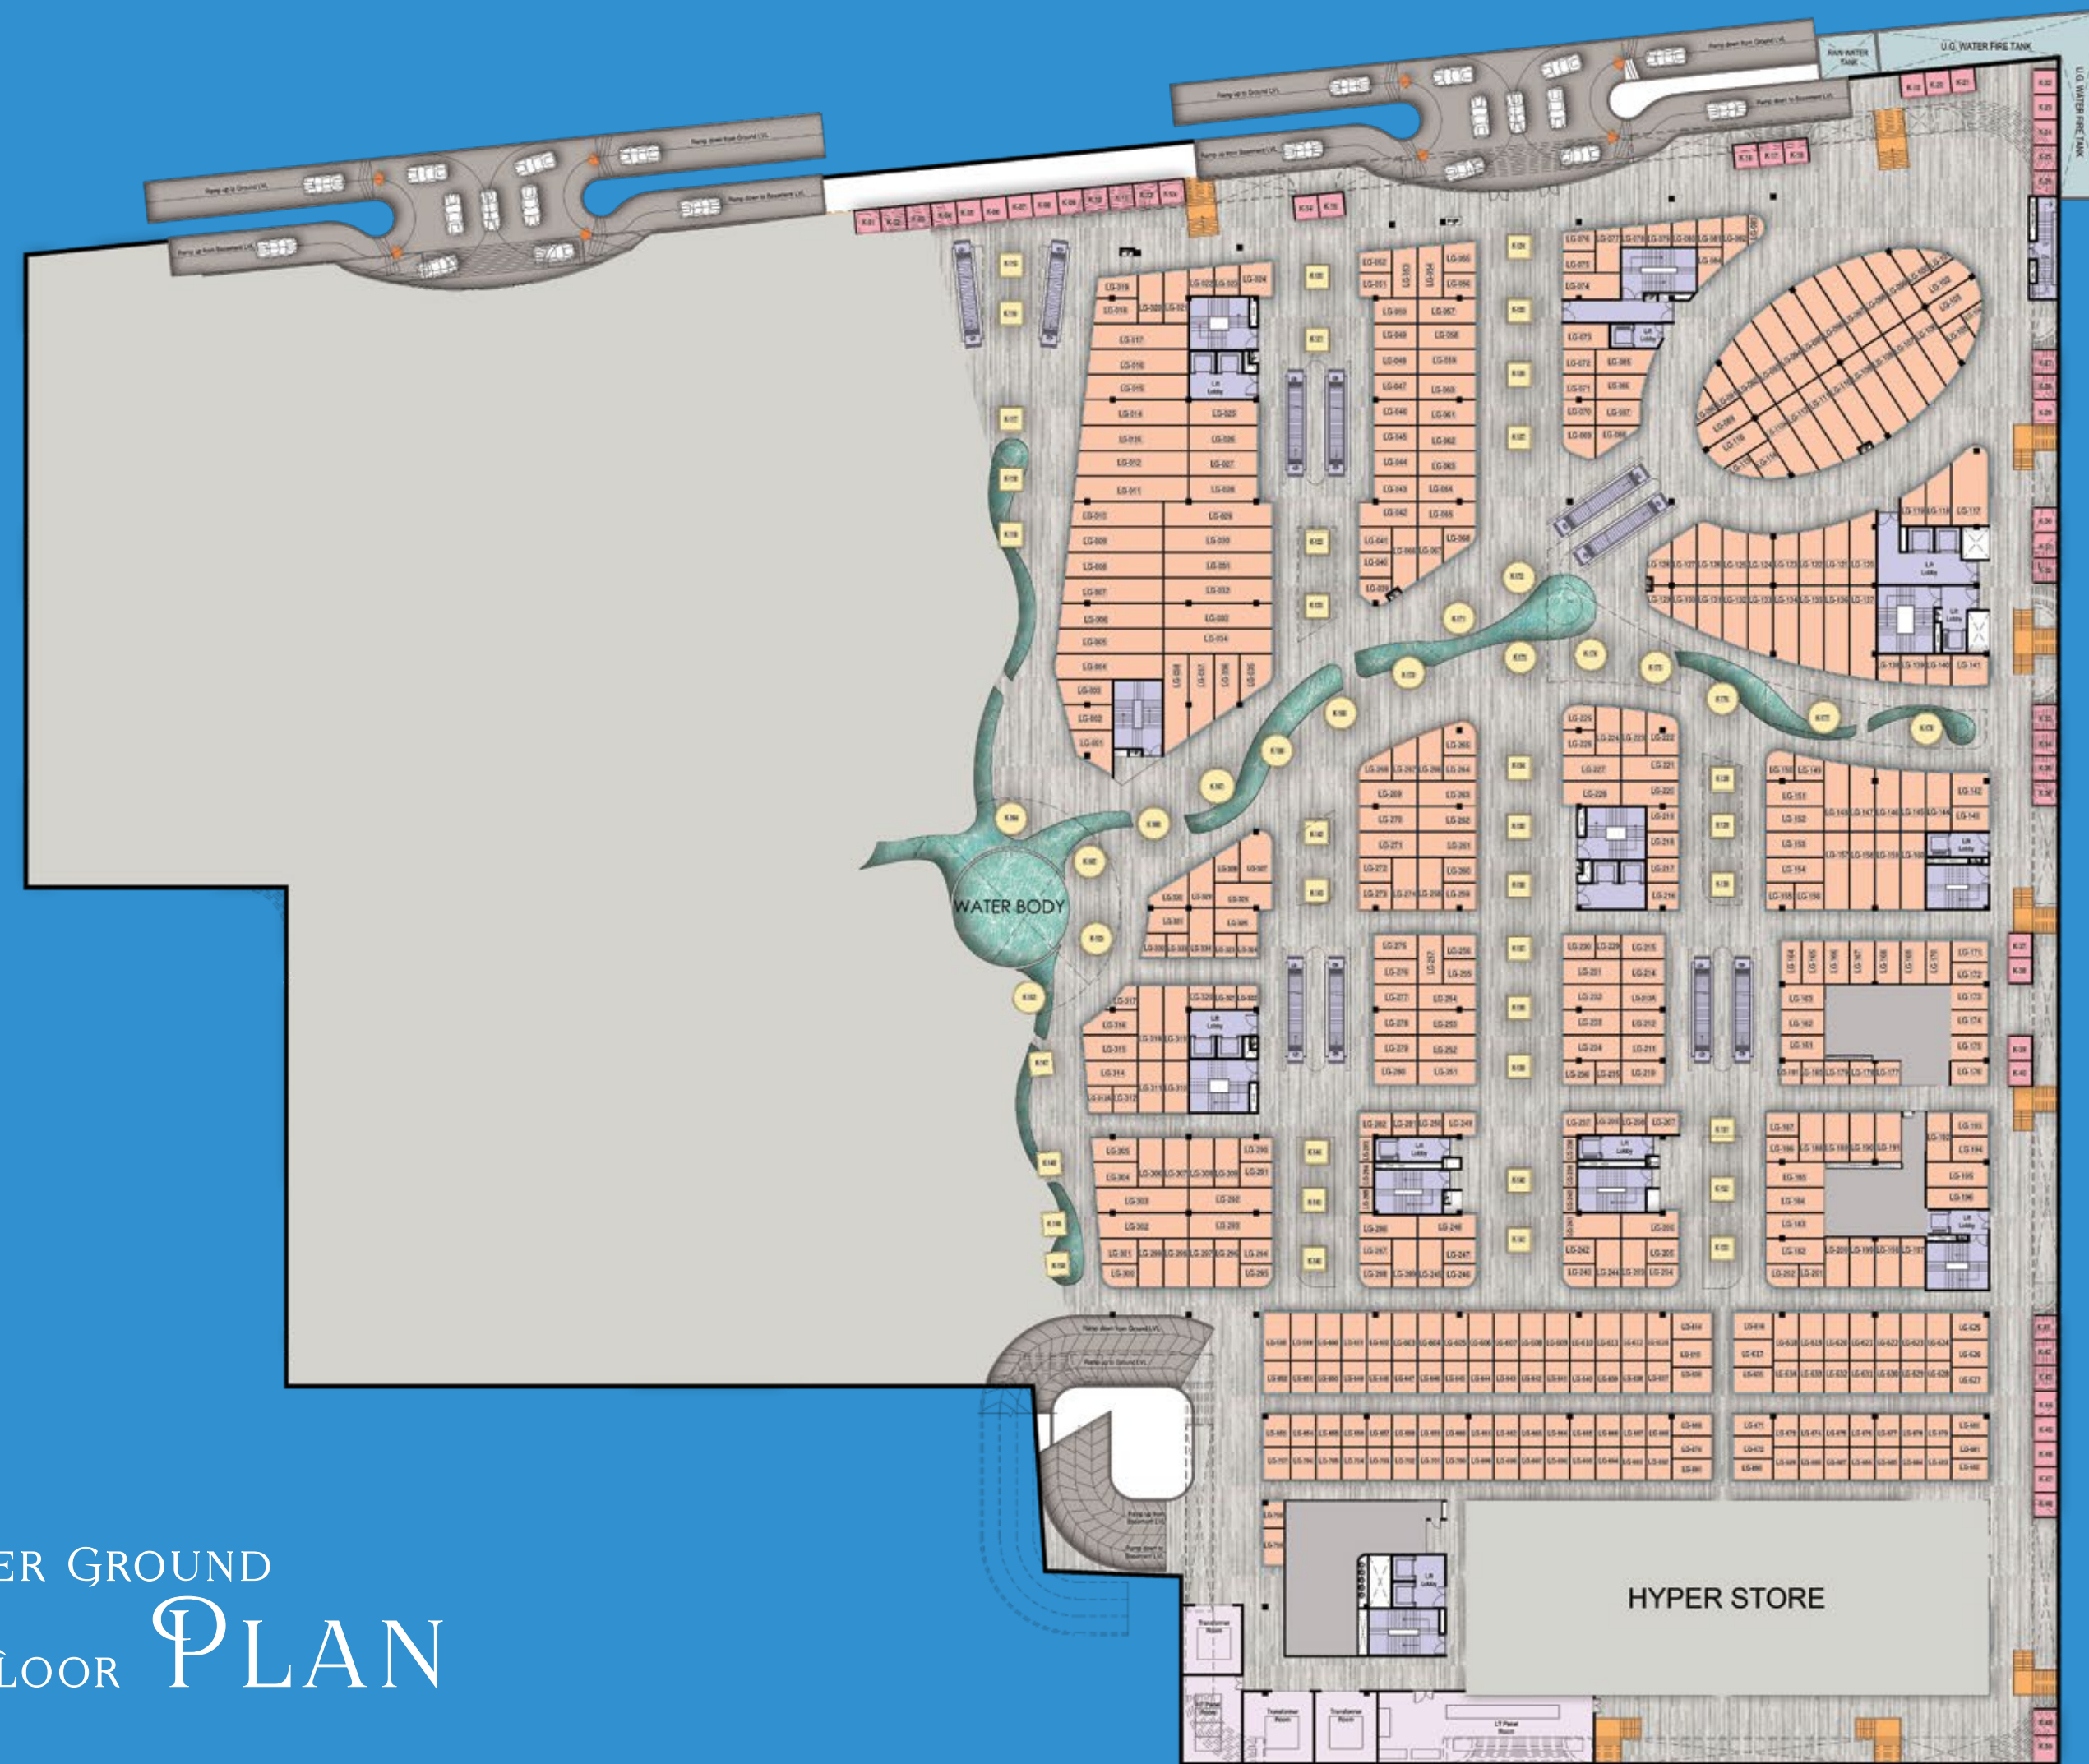

LOWER GROUND
FLOOR PLAN