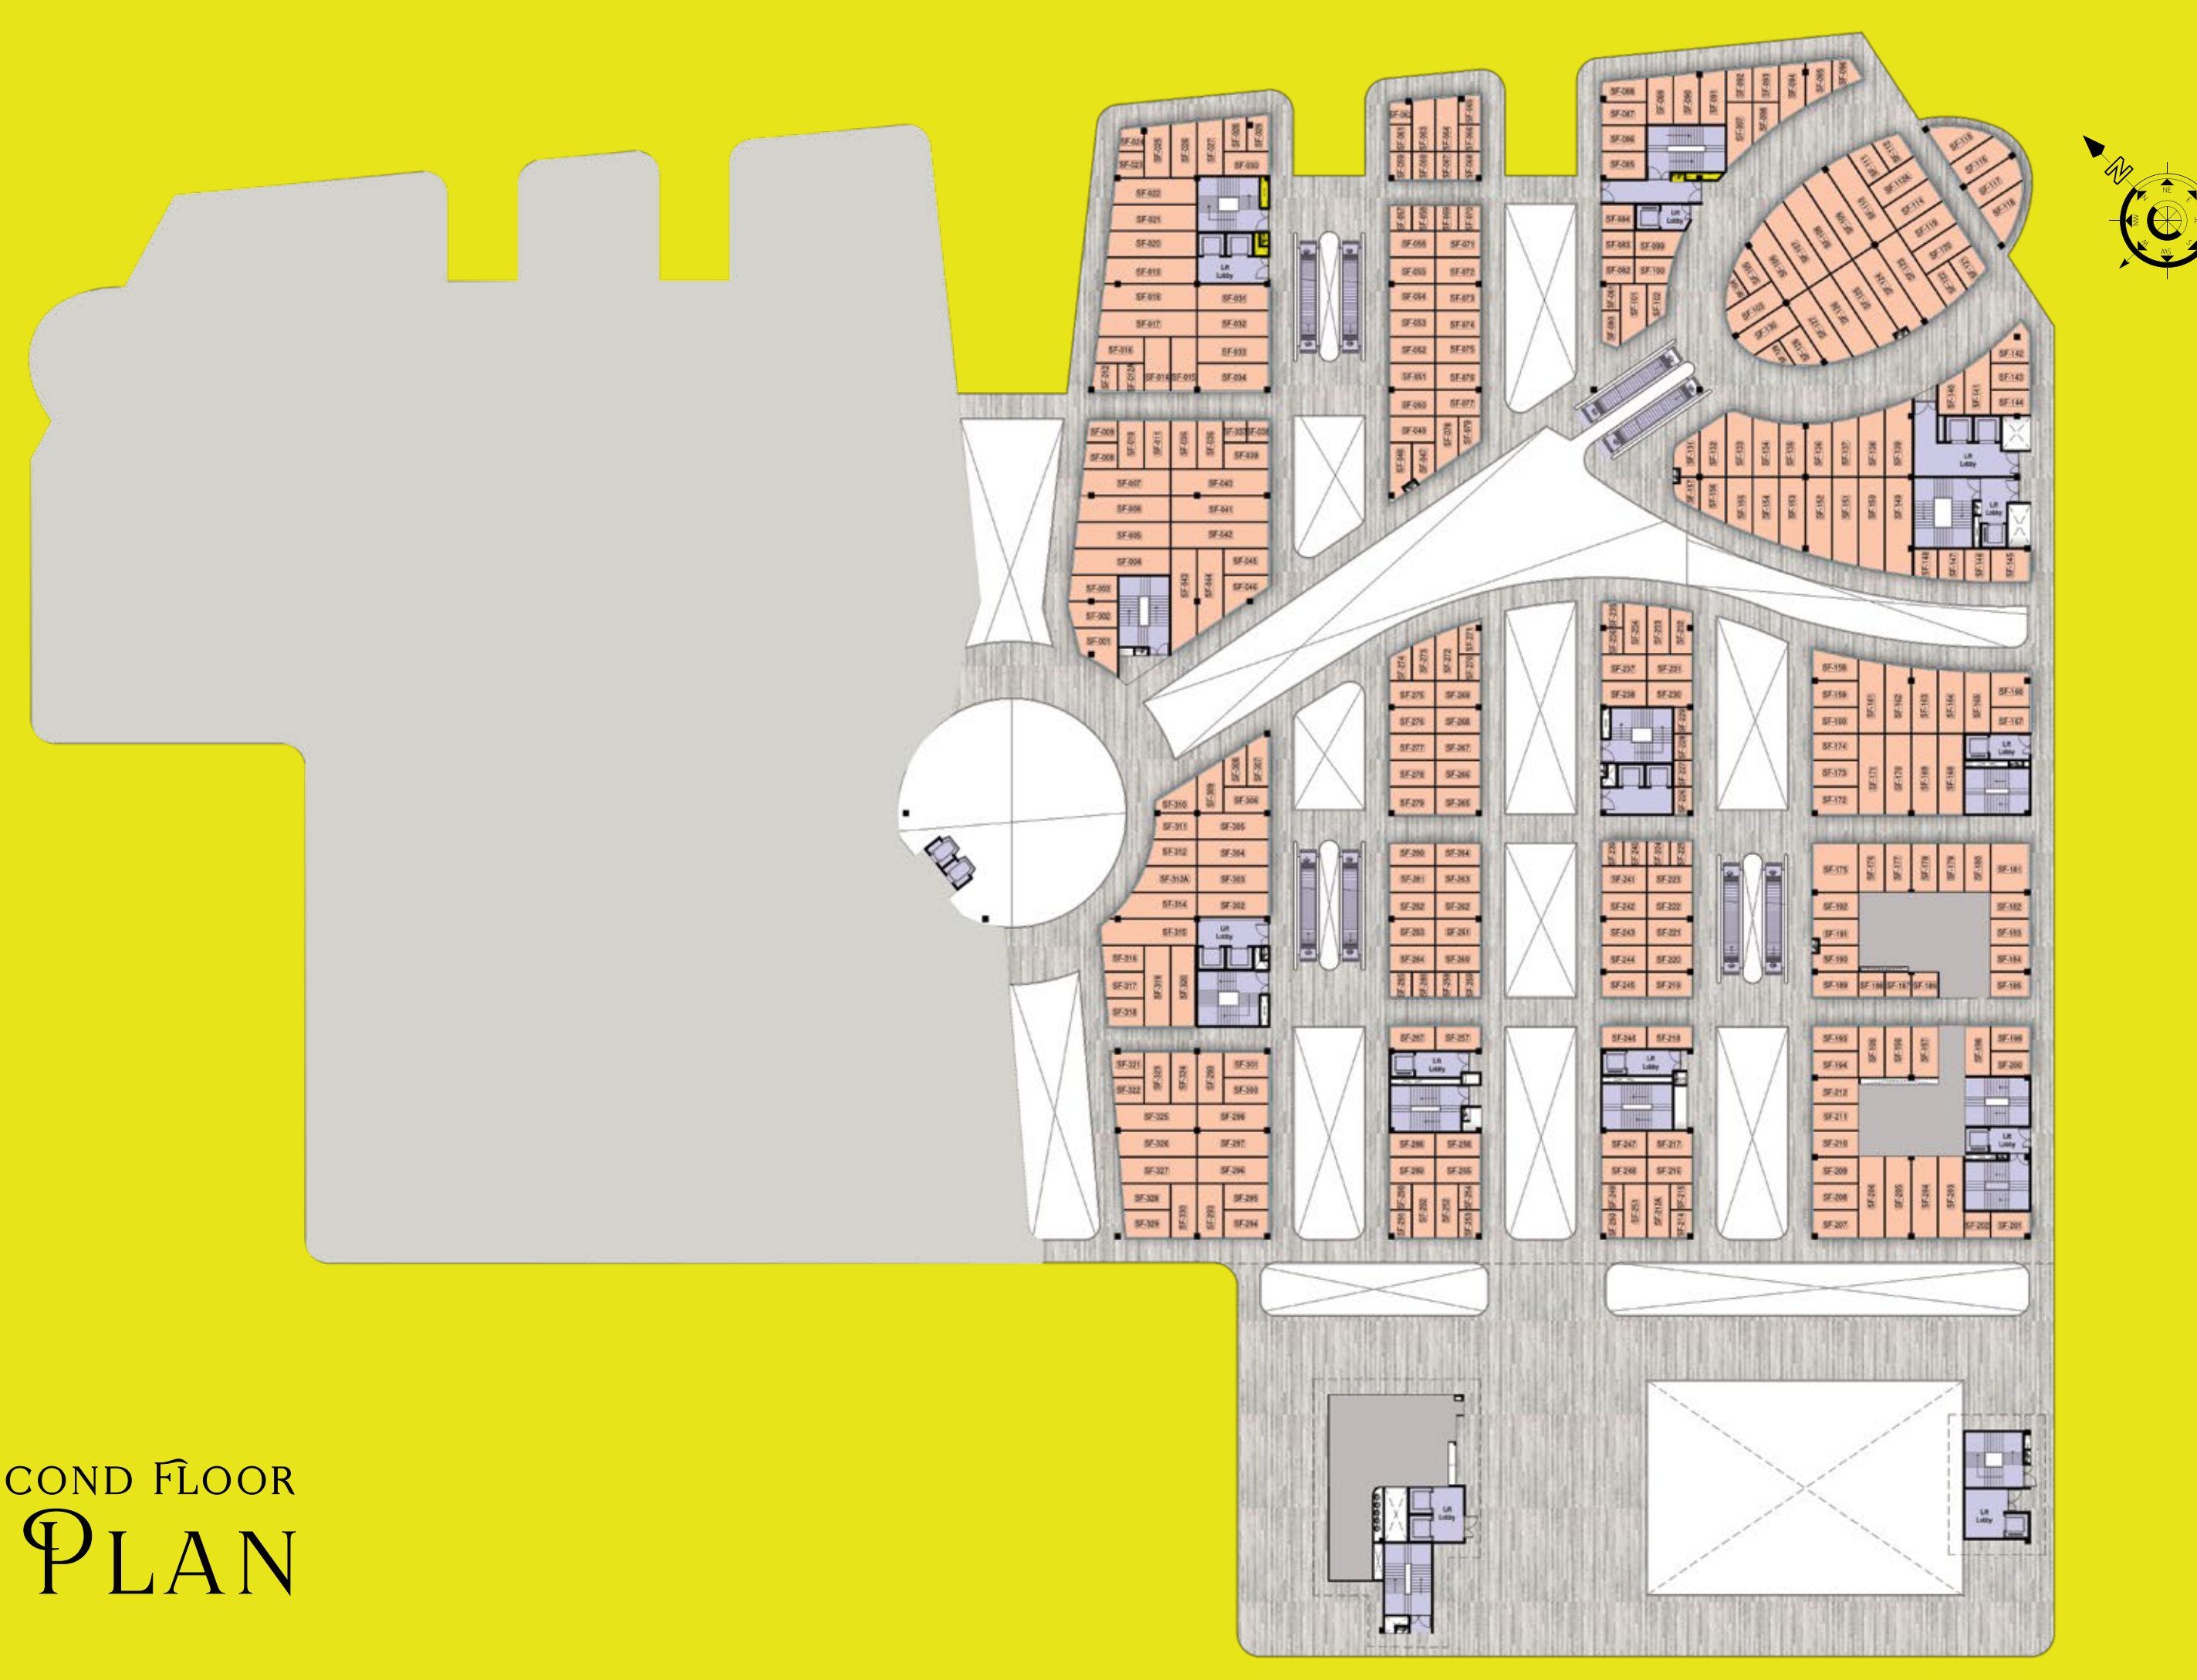

SECOND FLOOR
PLAN