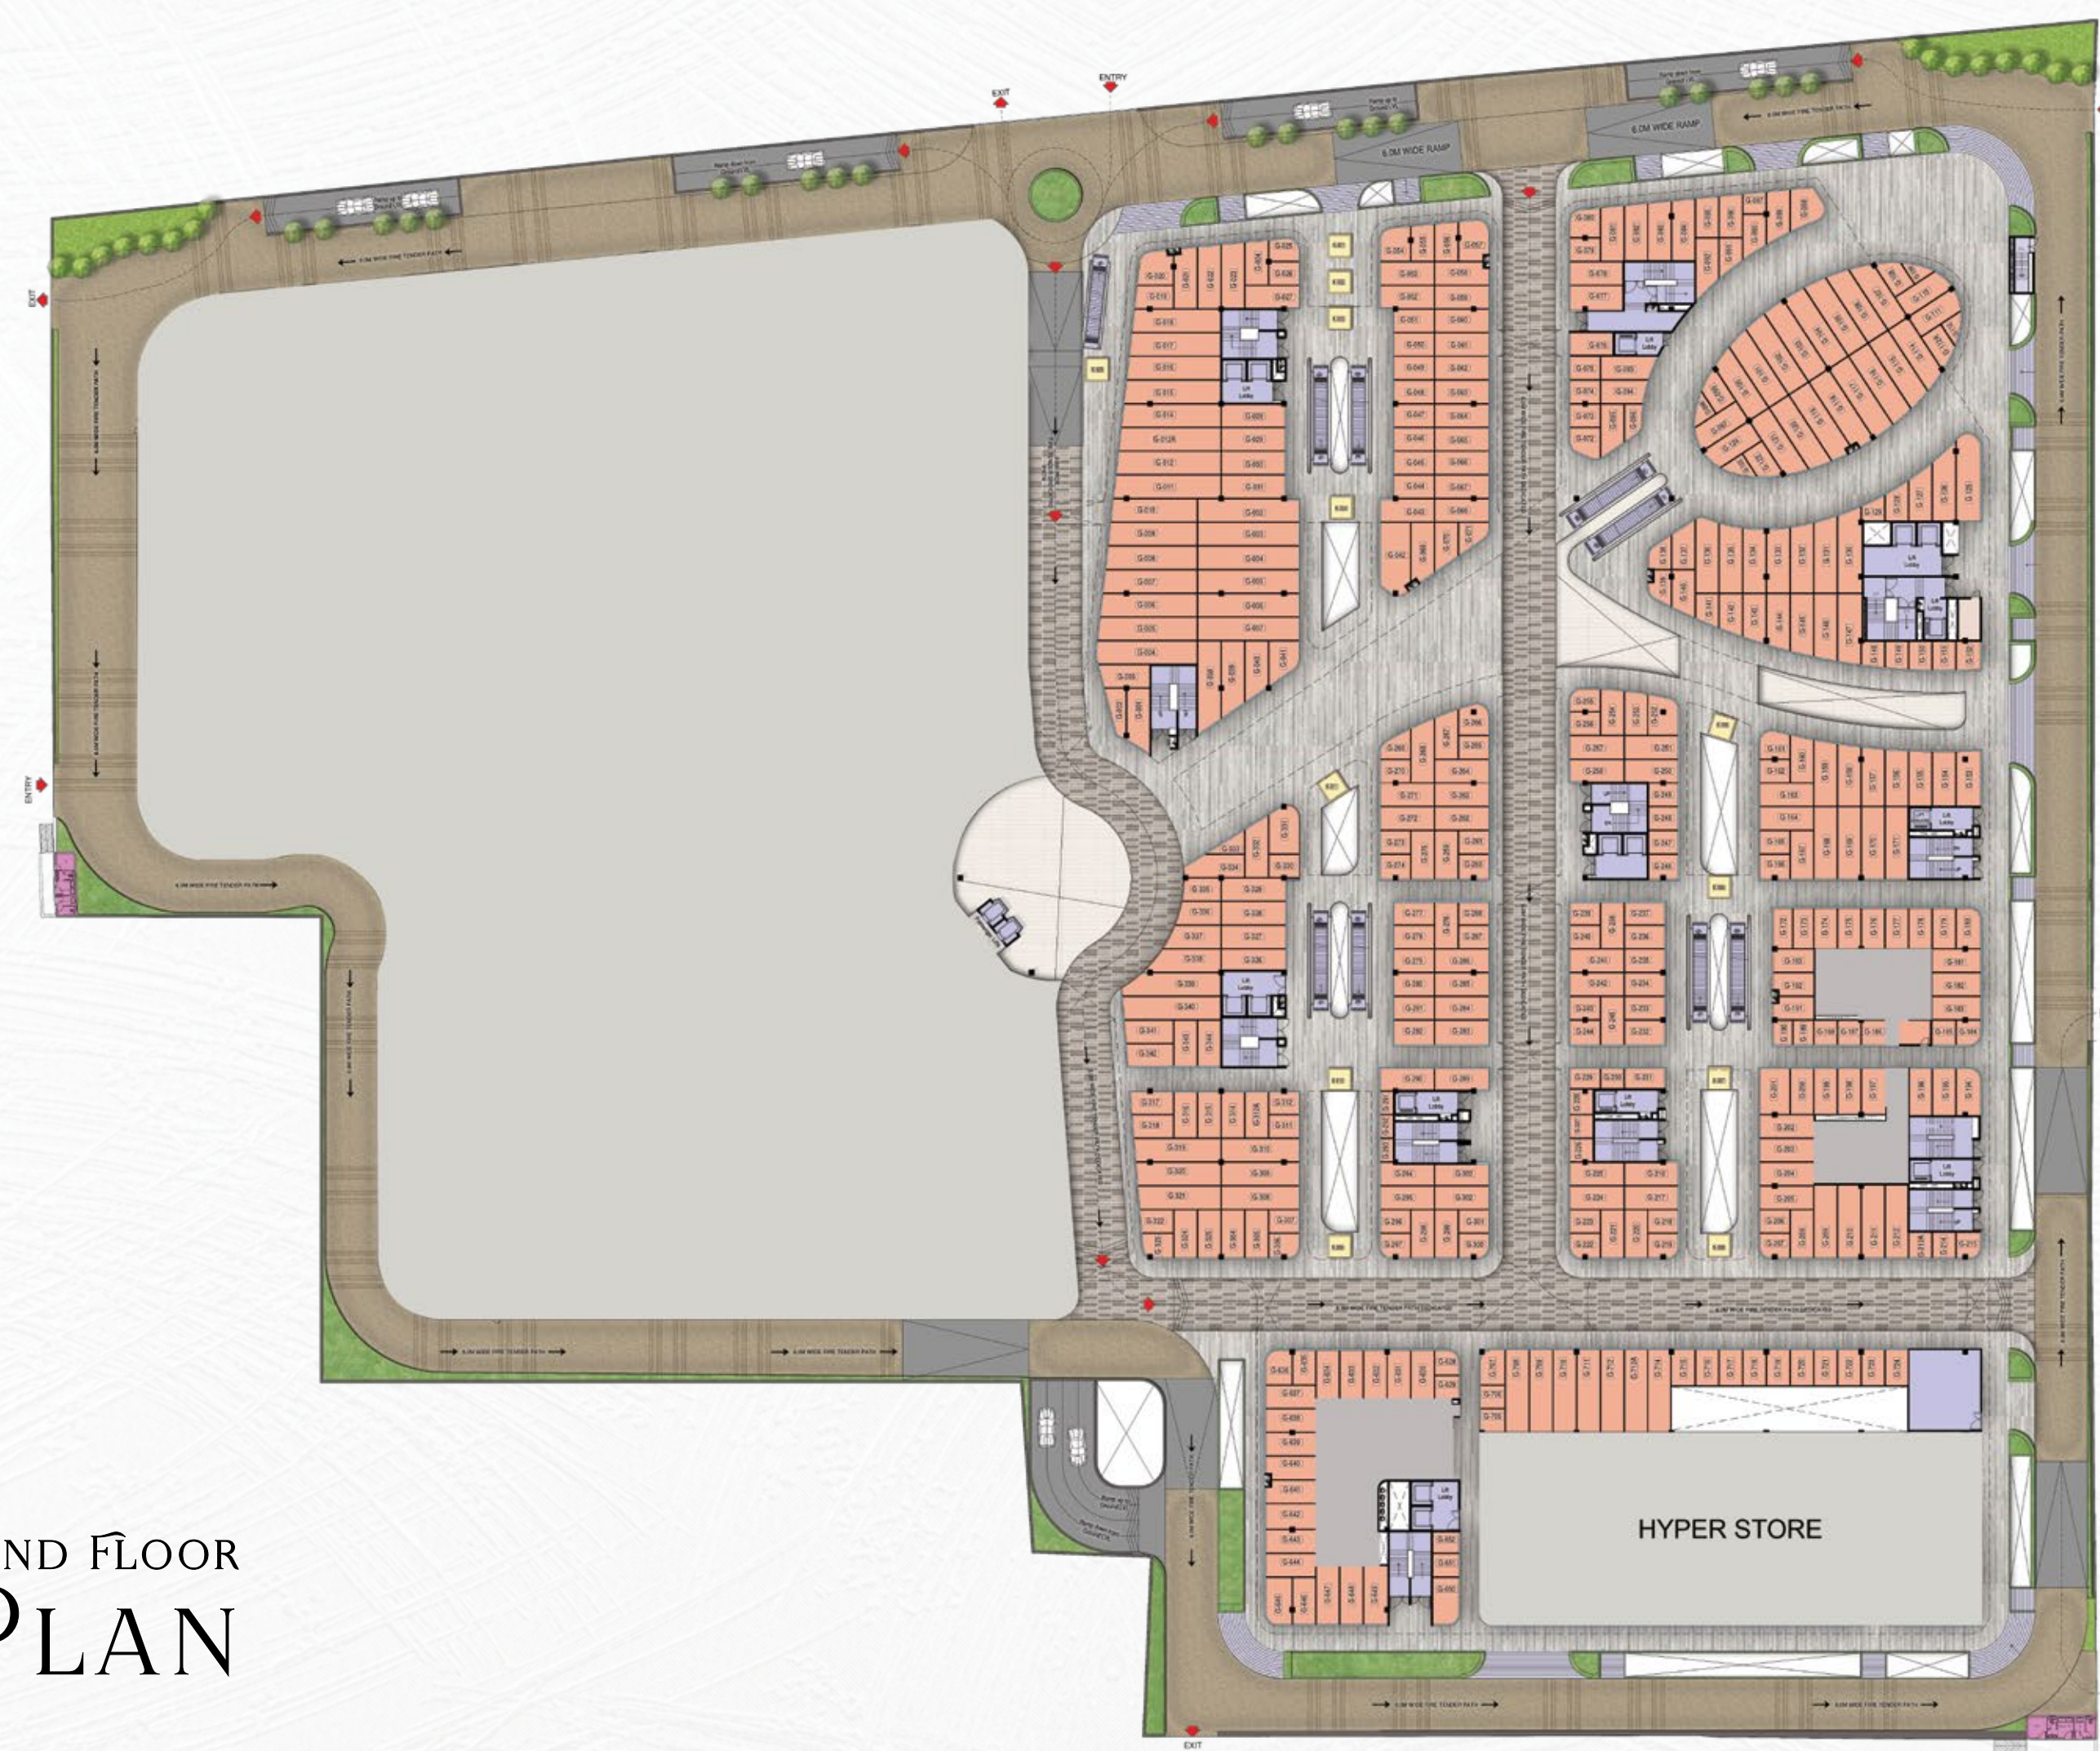

GROUND FLOOR
PLAN